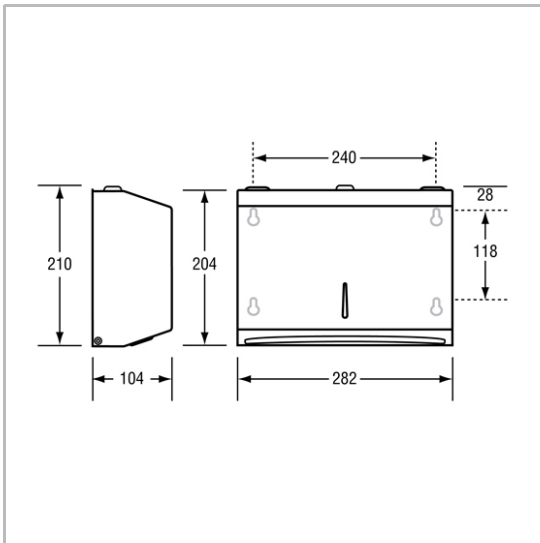

ML726W
Paper Towel Dispenser - White Powder Coat

SPECIFICATIONS

Material	Cold Rolled Steel
Finish	White Powder Coat
Mounting	Surface Mount Concealed Fix
Dispenser/Options	250 C-fold paper towels 300 Multi-fold paper towels
Features	Unit fitted with tumbler lock Front View Paper Indicator