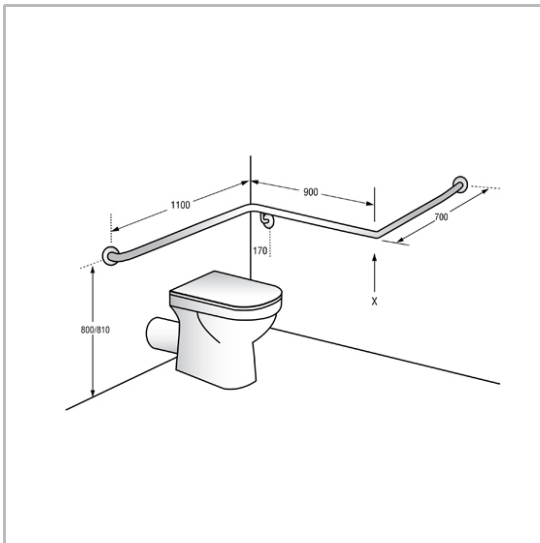

MLR113

30° Flush Mount Wrap Around Grab Rail LH

SPECIFICATIONS

Material	#304 Stainless Steel - 32mmØ
Mounting	Concealed Fix - 78mmØ Mount
Rail	60mm
Standoff	
Mounting Point	Horizontal @ 170mm Off Wall including Standoff
Finish	Satin Stainless Steel
Note	White Powder Coat Finish available on application
	Fully Compliant with AS1428. 1