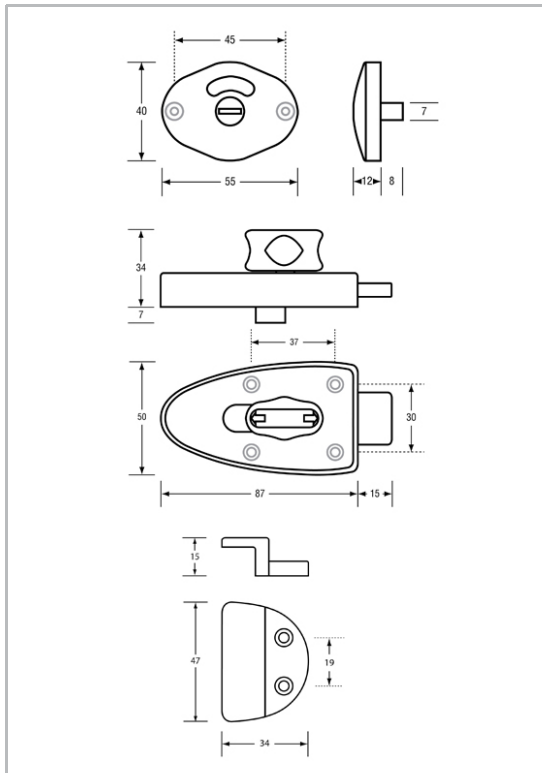

600-Series
Concealed Fix Slide Lock Indicator Set

SPECIFICATIONS

Indicator

- Material** Diecast Zinc
- Finish** Satin Chrome
- Mounting** Concealed Screw Fix
Surface Mounted

Slide Lock

- Material** Diecast Zinc, ABS Snap On Cover Plate
- Finish** Satin Chrome
- Mounting** Concealed Screw Fix
Surface Mounted

Lift Off Staple

- Material** Diecast Zinc, ABS Snap On Cover
- Finish** Satin Chrome
- Mounting** Concealed Screw Fix
Surface Mounted

SUITABLE APPLICATIONS