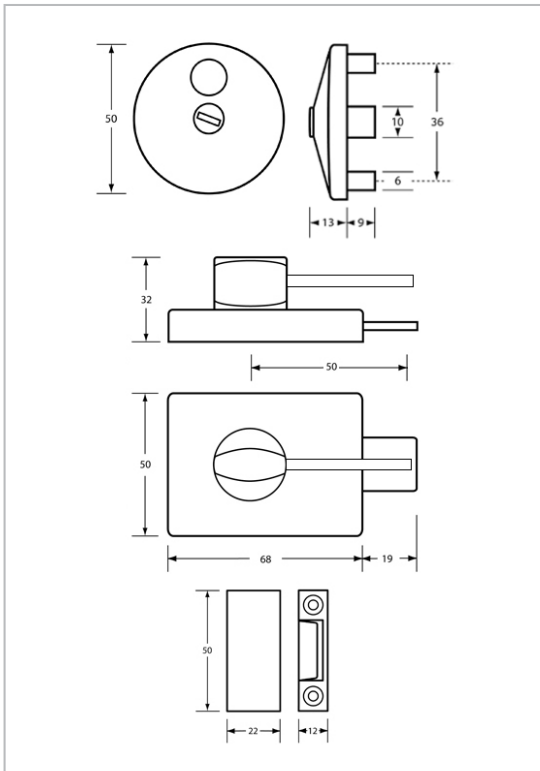

300-Ambulant-Series Concealed Fix Surface Mounted Ambulant Lock & Indicator Set

SPECIFICATIONS

Indicator

Material Brass
Finish Satin Chrome
Mounting Concealed Screw Fix Surface Mounted

Turnbolt

Material Diecast Zinc
Finish Satin Chrome
Mounting Concealed Screw Fix Surface Mounted

Lift Off Staple

Material Diecast Zinc
Finish Satin Chrome
Mounting Concealed Screw Fix Surface Mounted

SUITABLE APPLICATIONS