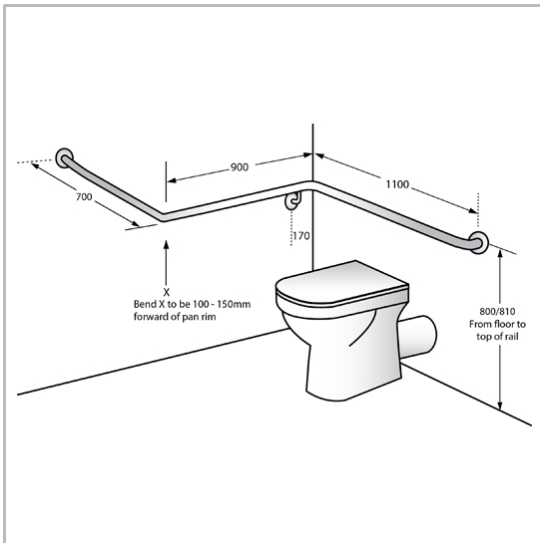

MLR114
30° Flush Mount Wrap Around Grab Rail
RH

SPECIFICATIONS

Material	#304 Stainless Steel - 32mmØ
Mounting	Concealed Fix - 78mmØ Mount
Rail	60mm
Standoff	
Mounting Point	Horizontal @ 170mm Off Wall including Standoff
Finish	Satin Stainless Steel
Note	White Powder Coat Finish available on application
	Fully Compliant with AS1428. 1