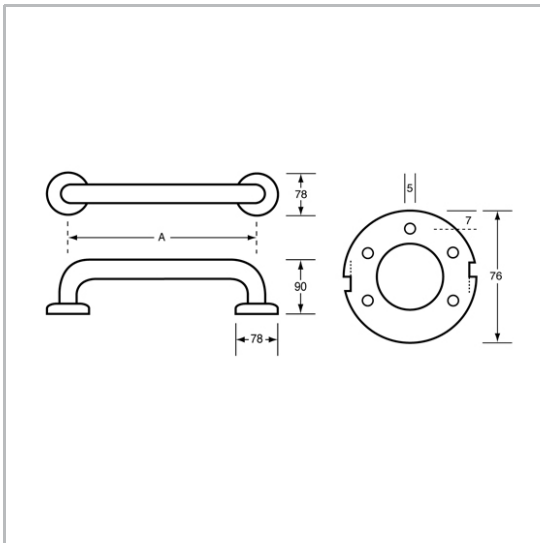

ML327-ML336-Series Straight Grab Rails

SPECIFICATIONS

Material	#304 Stainless Steel - 32mmØ
Finish	Satin Stainless Steel
Mounting	Concealed Fix - 78mmØ Mount
Specify	ML327 - 300mm C to C ML328 - 350mm C to C ML329 - 400mm C to C ML330 - 450mm C to C ML331 - 600mm C to C ML332 - 750mm C to C ML333 - 900mm C to C ML334 - 1000mm C to C ML335 - 1200mm C to C ML336 - 1500mm C to C