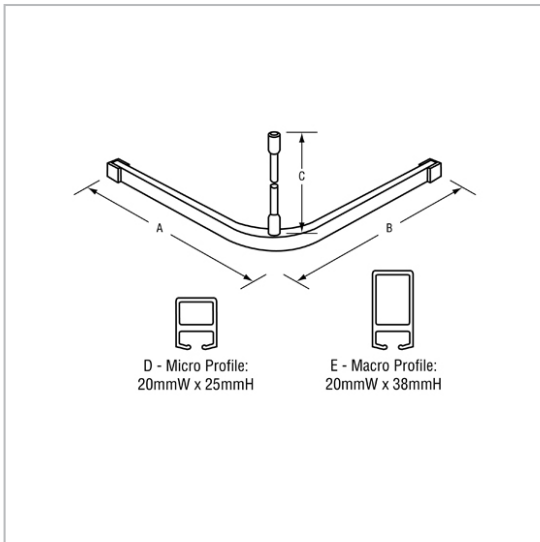

ML-SCT-Series Shower/Bed Curtain Track System

SPECIFICATIONS

Material	Anodised Aluminium
Finish/Specify	Clear Anodised Aluminium White & Other Powder Coat Colours available
Finish/Specify	Measurements: A, B & C (refer diagram) Profile: D or E (refer diagram)
Mounting	Concealed Screw Fix
Components	Track, Ceiling Suspension Rod, Hooks & Wall Mount Bracket
Features	Shower/Bed Curtains also available

SUITABLE APPLICATIONS